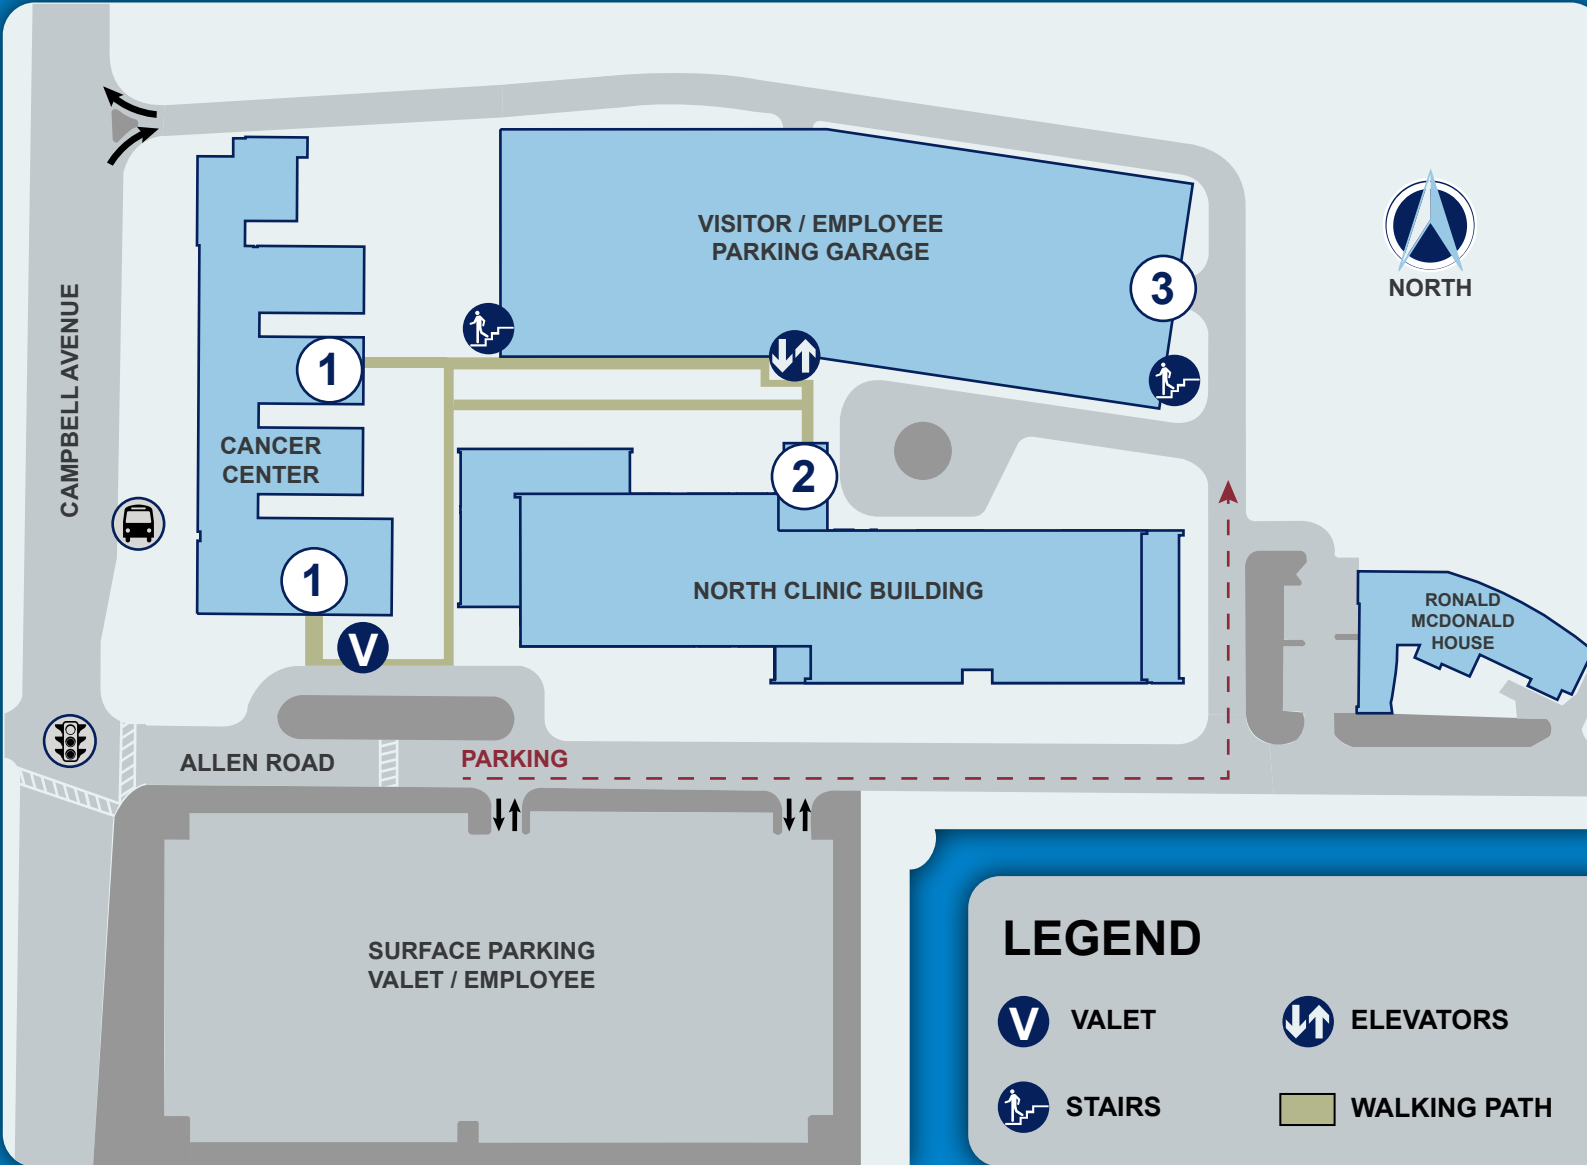

# BANNER UNIVERSITY MEDICINE - NORTH

3838 NORTH CAMPBELL AVENUE

## DIRECTORY

### ENTRANCES

1

CANCER CENTER  
(BUILDING 1)

2

NORTH CLINIC  
(BUILDING 2)

3

PARKING GARAGE  
(BUILDING 3)

### LEGEND

VALET

ELEVATORS

BUS STOP

STAIRS

WALKING PATH

STOP LIGHT